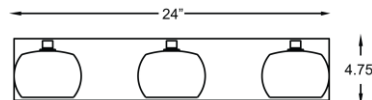

<b>FIXTURE</b>	<b>BACKPLATE / CANOPY</b>
Length:	Length
Width: 24"	Width:
Diameter	Diameter:
Height: 4.75"	Height:
Extension: 6.25"	
Overall Height:	

**TECHNICAL SPECIFICATIONS**

**SPECIFICATIONS**

Frame Material: Stainless Steel	
Diffuser Material: Glass	
Lamping Type: G9 (Halogen)	Jbox: Standard
Lamping Base: G9	Lamp Wattage: 40 W
Lamp Quantity: 3	Total Wattage: 120 W
Voltage: 120v	Lamps Included: Yes

Additional Notes:

Project Name: \_\_\_\_\_

Location: \_\_\_\_\_

Type: \_\_\_\_\_

Quantity: \_\_\_\_\_

Notes: \_\_\_\_\_

**LINE DRAWING**

**IES FILE**

In addition to Access Lighting's purchase and warranty terms and conditions, by signing below or placing an order, you agree that you are authorized to bind the entity placing any order and acknowledge the following: All of sizes and measurements are approximate and all images are for illustrative purposes only. In the event of an inconsistency, the "Product Measurements" section controls. There also may be slight differences in the colors and designs compared to the displayed and printed images.